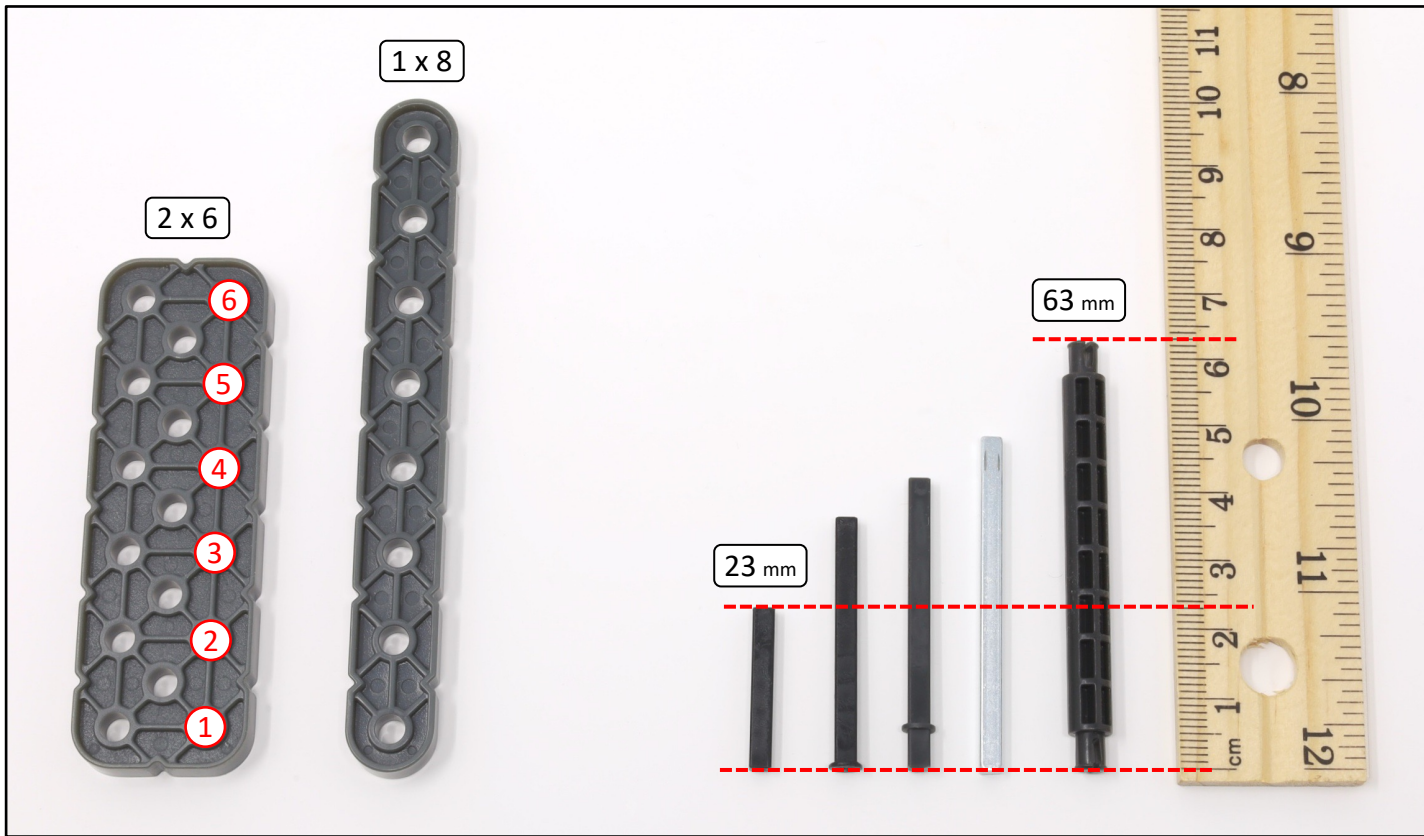

Basket for Simple Clawbot

Scroll for
building
instructions

Parts Sizing Guide

Count holes on beams

Use a metric ruler for axles and standoffs

Watch orientation
of connectors

4 x 4

(6 x)

(2 x)

2 x 4

2 x 4

2 x 4

2 x 4

4 x 4