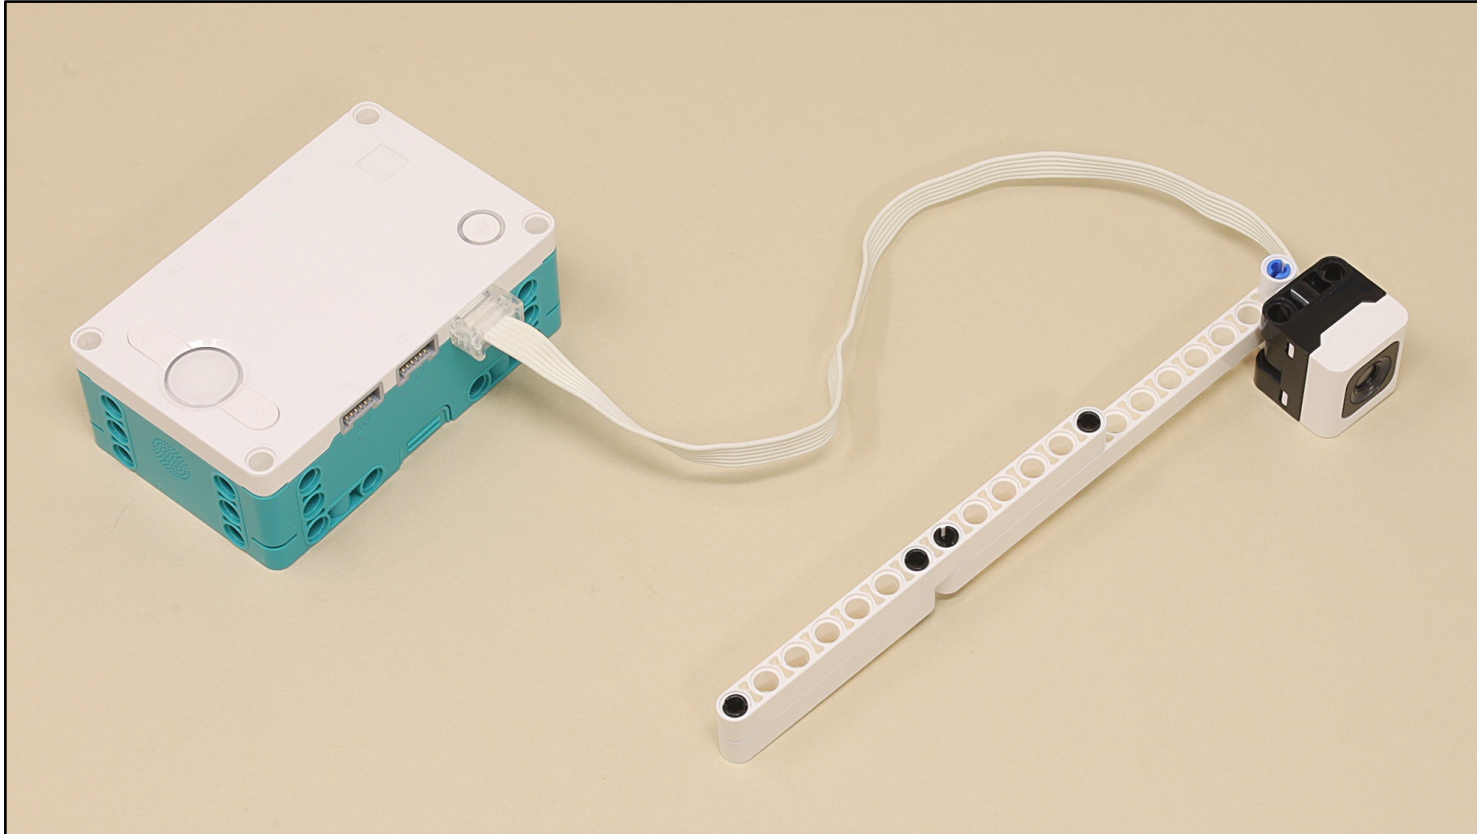

Light Meter

Scroll for
building
instructions

13

13

7

B = Color Sensor