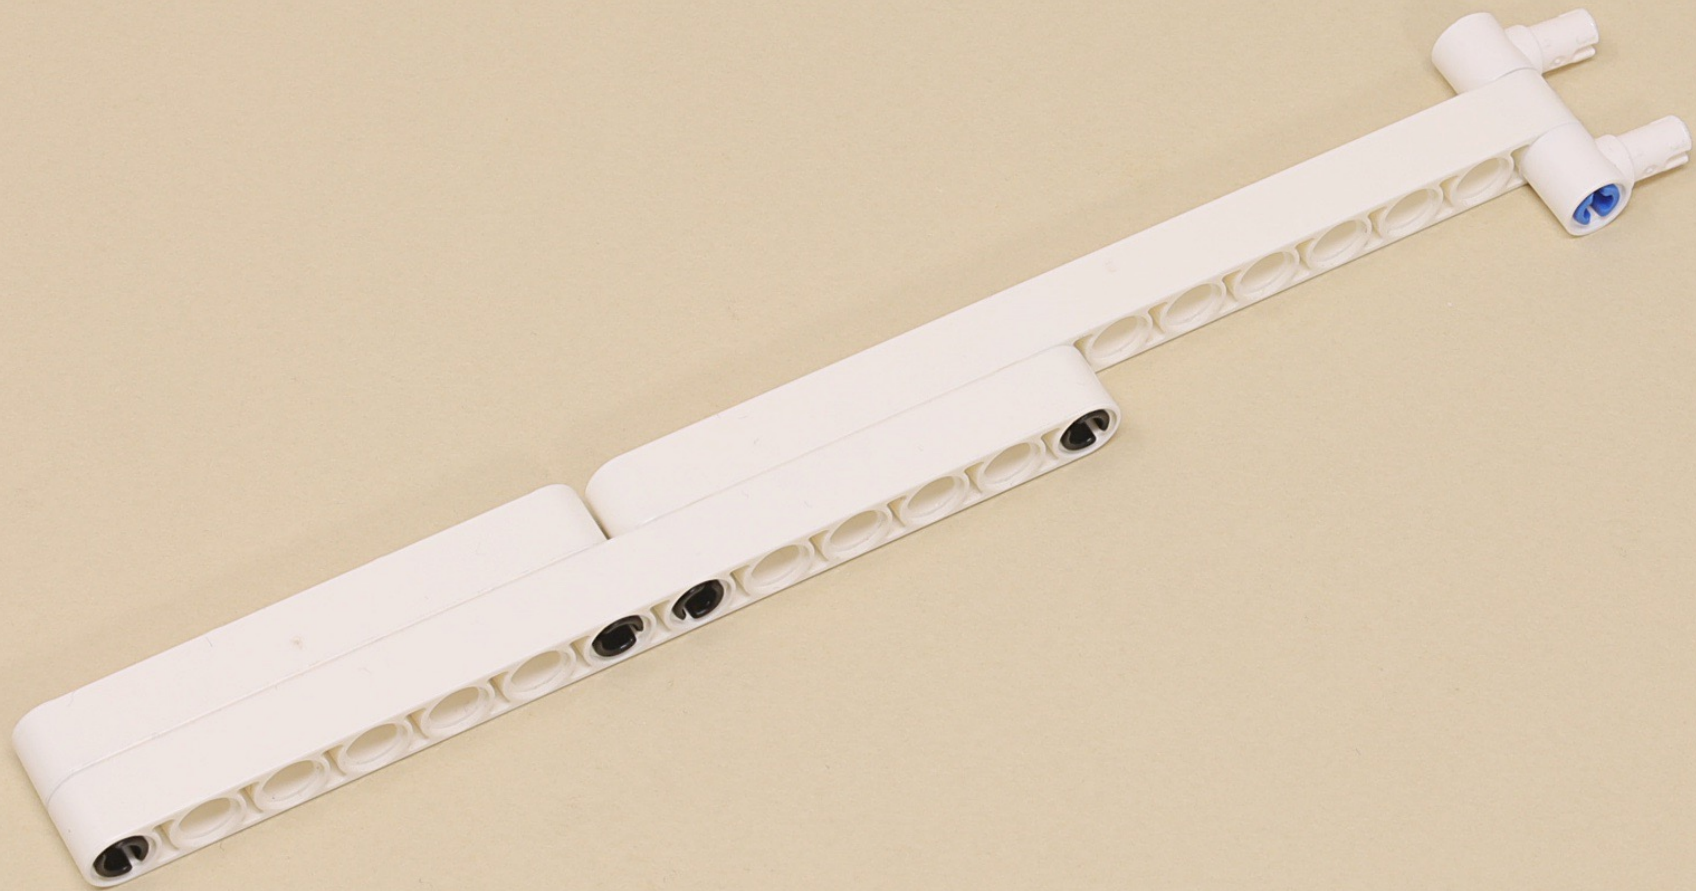

Light Meter

Scroll for
building
instructions

13

13

7

B = Color Sensor