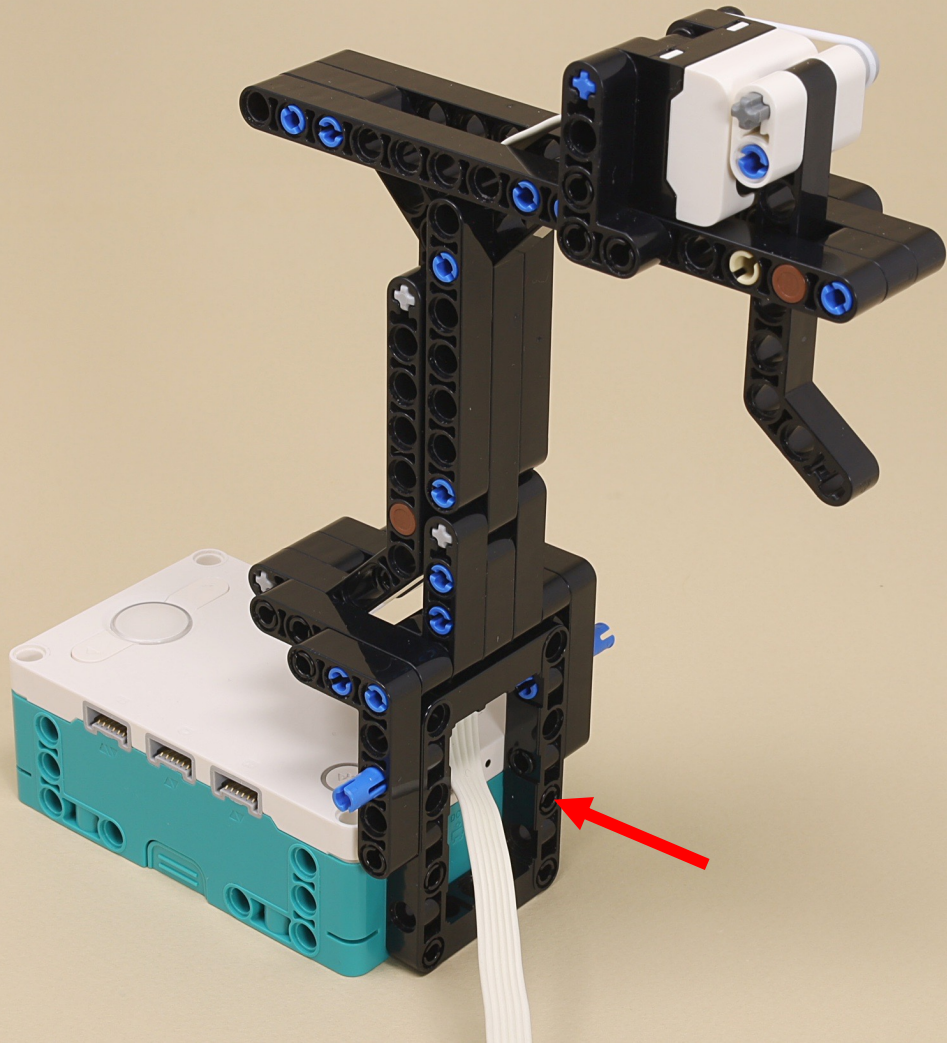

Hand Controller

for Shooting Gallery

Scroll for
building
instructions

15

4

(8 x)

15

7

(6 x)

(10 x)

F = Color Sensor