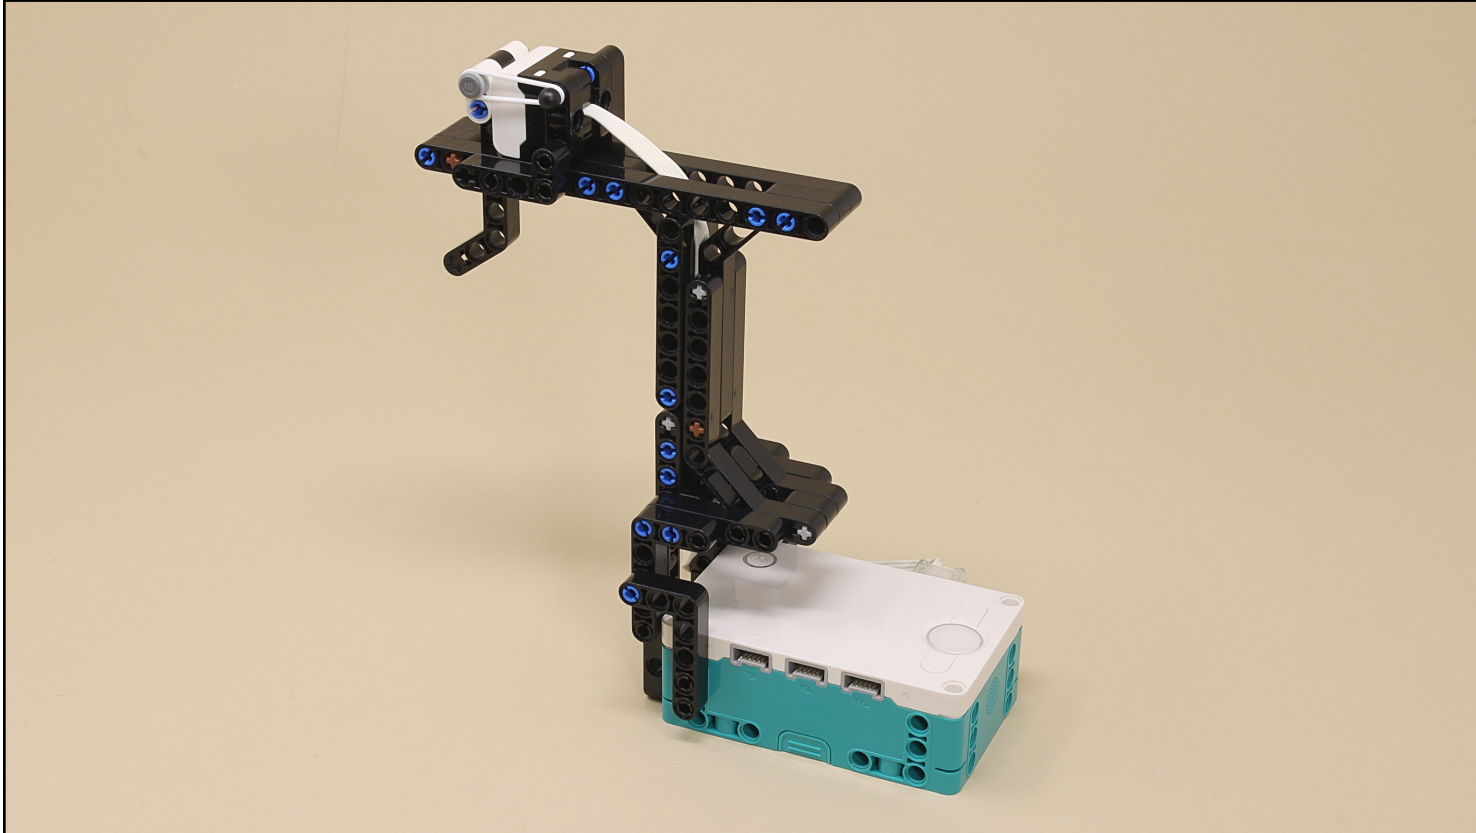

Hand Controller

for Shooting Gallery

Scroll for
building
instructions

15

4

(8 x)

15

7

(6 x)

(10 x)

F = Color Sensor