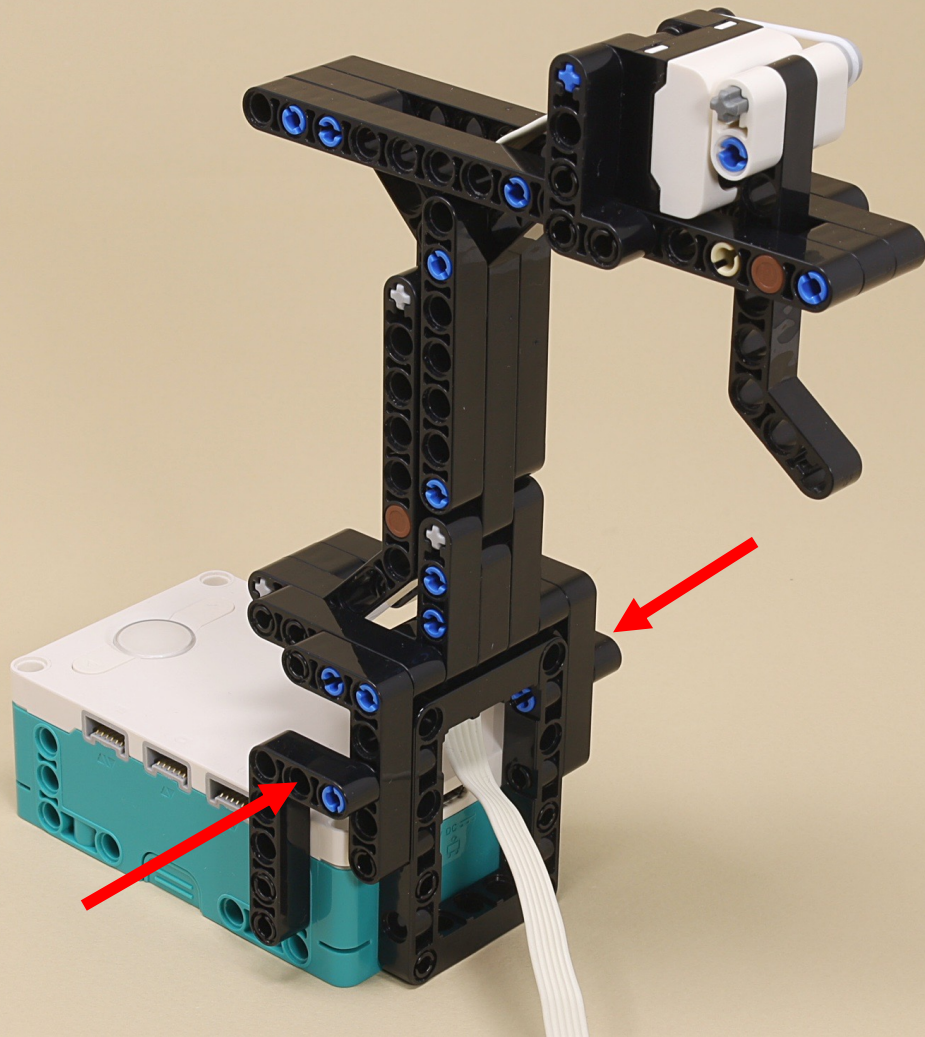

Hand Controller

for Shooting Gallery

Scroll for
building
instructions

15

4

(8 x)

15

7

(6 x)

(10 x)

F = Color Sensor