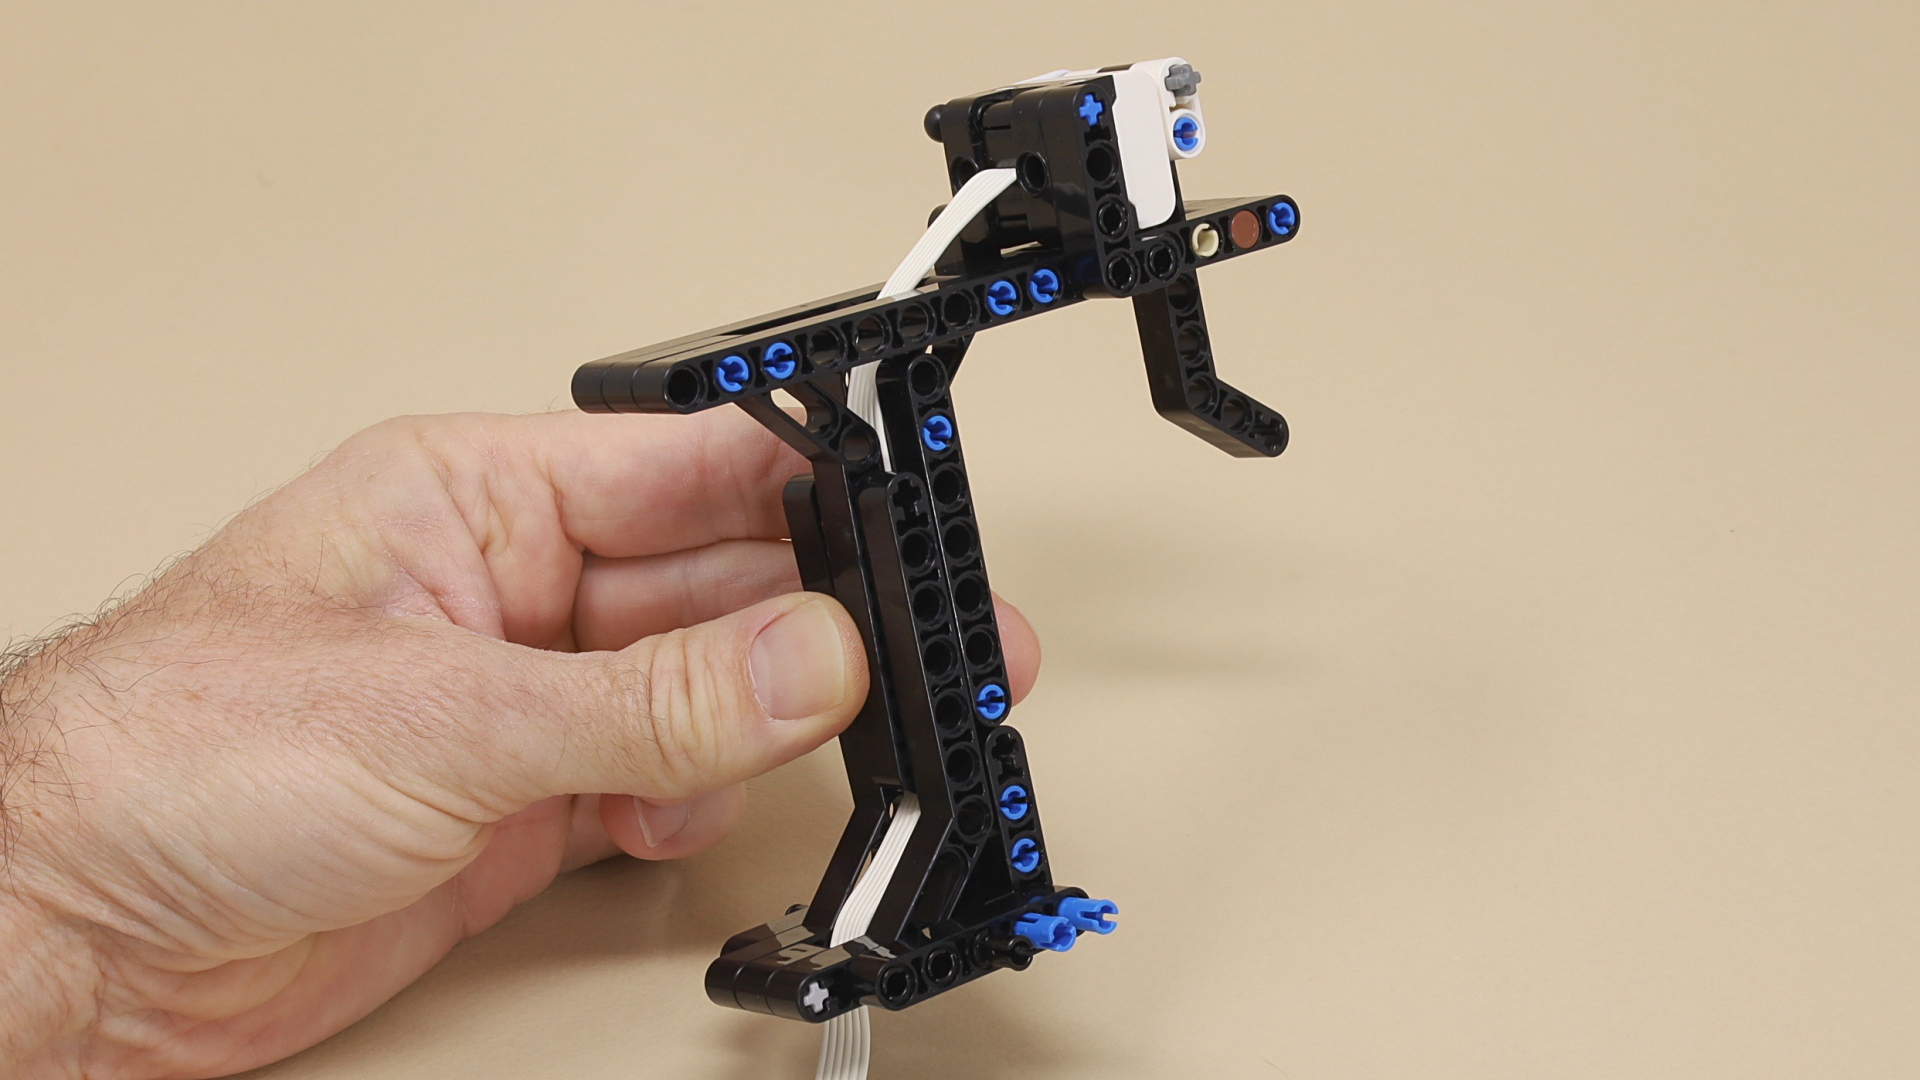

Hand Controller

for Shooting Gallery

Scroll for
building
instructions

15

4

(8 x)

15

7

(6 x)

(10 x)

F = Color Sensor